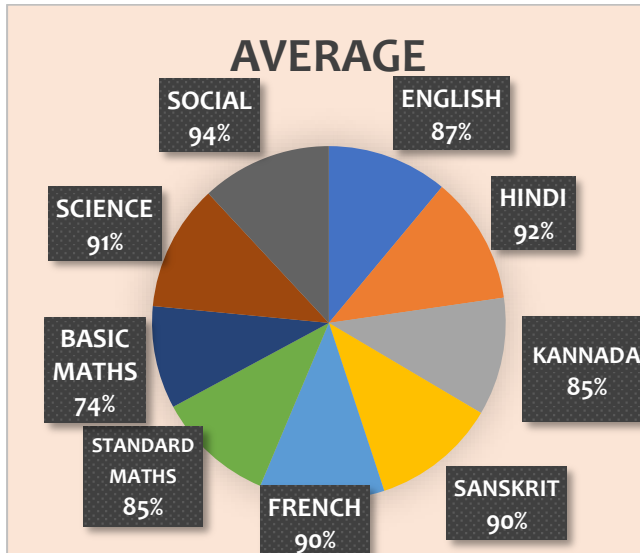

SUBJECT - WISE AVERAGE

SI No	SUBJECTS	AVERAGE
1	ENGLISH	87%
2	HINDI	92%
3	KANNADA	85%
4	SANSKRIT	90%
5	FRENCH	90%
6	STANDARD MATHS	85%
7	BASIC MATHS	74%
8	SCIENCE	91%
9	SOCIAL	94%

ALL THE BEST FOR A BRIGHT FUTURE!!