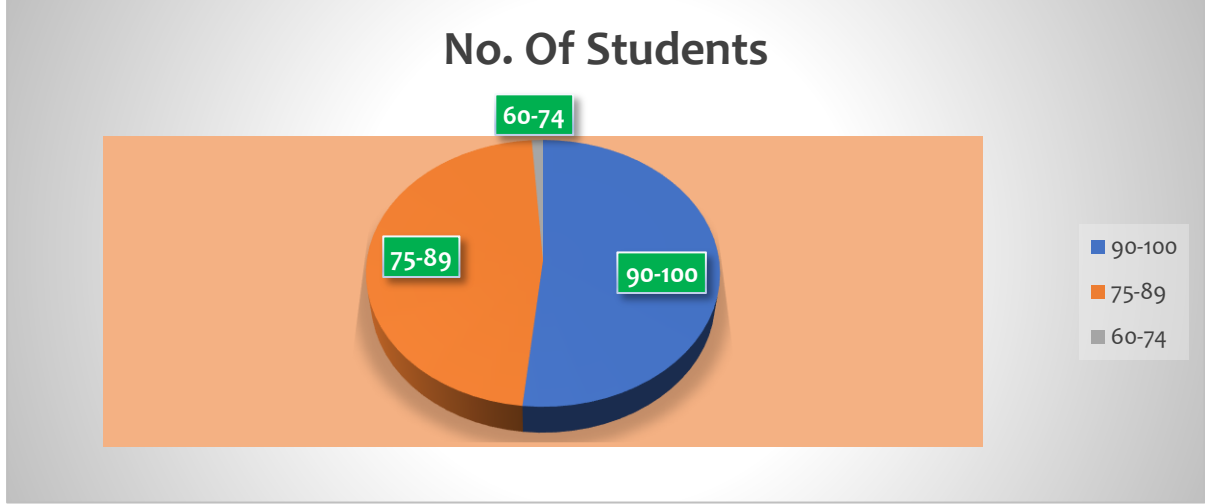

GRADE X AISSE 2020 RESULTS IN A NUTSHELL

Range (%)	No. Of Students
90-100	46
75-89	42
60-74	1

SCHOOL AVERAGE =89.02%